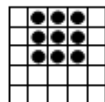

EARLY BIRDS (EXTRA) 3-On -\$3

Game 1 - 4 comers
Pays \$50

Game 2 - Inside 4 comers
Pays \$50

Game 3 - Block of 4 anywhere
Pays \$50

Game 4 - Small Diamond
Pays \$50

Game 5 - Regular Bingo
Pays \$100

**WARM-UPS
(EXTRA) 9-On -\$5**

Games 1- 4 Hardway Bingo
Pays \$100

Game 5 - Double Hardway Bingo
Pays \$200

**Calculate the Cash
(EXTRA) 3-On \$1**

Game 6 - Get a Block of 9 in 22 #s or less & add up the numbers in the patten to determine your prize. Prize varies from \$120-\$488 on the red card. Bingo in 22 #s or less on white card and win double and win triple on the blue card. 23#s or more -\$100

Game 7 - Number 7 Pattern
(REGULAR) Played on Blue

Level 1- \$150 Level 2- \$300 Level 3- \$450

L3

Game 8 - Umbrella Pattern
(REGULAR) Played on Orange

Level 1- \$150 Level 2- \$300 Level 3- \$450

L3

**"Layer Cake" House Special
(INCLUDED IN PACK) Played on Green**