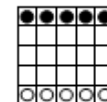

**"Layer Cake" House Special
(INCLUDED IN PACK) Played on Green**

Game 9 - Top or Bottom Line
Level 1-$50 Level 2- $100 Level 3- $200