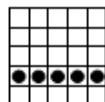

EARLY BIRDS (EXTRA) 3-On -\$3

Game 1 - 4 comers
Pays \$50

Game 2 - Inside 4 comers
Pays \$50

Game 3 - Block of 4 anywhere
Pays \$50

Game 4 - Small Diamond
Pays \$50

Game 5 - Regular Bingo
Pays \$100

**WARM-UPS
(EXTRA) 9-On -\$5**

Games 1- 4 Hardway Bingo
Pays \$100

Game 5 - Double Hardway Bingo
Pays \$200

**Calculate the Cash
(EXTRA) 3-On \$1**

Game 6 - Get a Block of 9 in 22 #s or less & add up the numbers in the patten to determine your prize. Prize varies from \$120-\$488 on the red card. Bingo in 22 #s or less on white card and win double and win triple on the blue card. 23#s or more -\$100