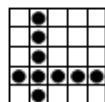

EARLY BIRDS (EXTRA) 3-On -\$3

Game 1 - 4 comers
Pays \$50

Game 2 - Inside 4 comers
Pays \$50

Game 3 - Block of 4 anywhere
Pays \$50

Game 4 - Small Diamond
Pays \$50

Game 5 - Regular Bingo
Pays \$100

**WARM-UPS
(EXTRA) 9-On -\$5**

Games 1- 4 Hardway Bingo
Pays \$100

Game 5 - Double Hardway Bingo
Pays \$200

**Calculate the Cash
(EXTRA) 3-On \$1**

Game 6 - Get a Block of 9 in 22 #s or less & add up the numbers in the patten to determine your prize. Prize varies from \$120-\$488 on the red card. Bingo in 22 #s or less on white card and win double and win triple on the blue card. 23#s or more -\$100