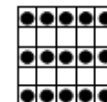

Games 1- 4 Hardway Bingo
Pays \$100

Game 5 - Double Hardway Bingo
Pays \$200

**Calculate the Cash
(EXTRA) 3-On \$1**

Game 6 - Get a Block of 9 in 22 #s or less & add up the numbers in the patten to determine your prize. Prize varies from \$120-\$488 on the red card. Bingo in 22 #s or less on white card and win double and win triple on the blue card. 23#s or more -\$100

Game 7 - Number 7 Pattern
(REGULAR) Played on Blue

Level 1- \$150 Level 2- \$300 Level 3- \$450

L3

Game 8 - Umbrella Pattern
(REGULAR) Played on Orange

Level 1- \$150 Level 2- \$300 Level 3- \$450

L3

**"Layer Cake" House Special
(INCLUDED IN PACK) Played on Green**

Game 9 - Top or Bottom Line
Level 1-\$50 Level 2- \$100 Level 3- \$200

Game 10- Layer Cake
Level 1-\$100 Level 2- \$250 Level 3- \$400

**Wheel Game
(EXTRA) 3-On - \$1 Played on Black**

Game 11 - Checkmark Pattern
Spin the Wheel- Prize Range from \$100- \$1199

Game 12 - Crazy 4x4 Pattern (with wild #)
(REGULAR) Played on Yellow

Level 1- \$150 Level 2- \$300 Level 3- \$450

L3

Game 13 - 6 Pack from the Corner Pattern
(REGULAR) Played on Pink

Level 1- \$150 Level 2- \$300 Level 3- \$450