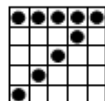

EARLY BIRDS (EXTRA) 3-On -\$3

Game 1 - 4 comers
Pays \$50

Game 2 - Inside 4 comers
Pays \$50

Game 3 - Block of 4 anywhere
Pays \$50

Game 4 - Small Diamond
Pays \$50

Game 5 - Regular Bingo
Pays \$100

**WARM-UPS
(EXTRA) 9-On -\$5**

Games 1- 4 Hardway Bingo
Pays \$100

Game 5 - Double Hardway Bingo
Pays \$200

**Calculate the Cash
(EXTRA) 3-On \$1**

Game 6 - Get a Block of 9 in 22 #s or less & add up the numbers in the patten to determine your prize. Prize varies from \$120-\$488 on the red card. Bingo in 22 #s or less on white card and win double and win triple on the blue card. 23#s or more -\$100

Game 7 - Number 7 Pattern
(REGULAR) Played on Blue

Level 1- \$150 Level 2- \$300 Level 3- \$450

L3

Game 8 - Umbrella Pattern
(REGULAR) Played on Orange

Level 1- \$150 Level 2- \$300 Level 3- \$450

L3

**"Layer Cake" House Special
(INCLUDED IN PACK) Played on Green**