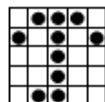

Game 7 - Number 7 Pattern
(REGULAR) Played on Blue

Level 1- \$150 Level 2- \$300 Level 3- \$450

L3

Game 8 - Umbrella Pattern
(REGULAR) Played on Orange

Level 1- \$150 Level 2- \$300 Level 3- \$450

L3

**"Layer Cake" House Special
(INCLUDED IN PACK) Played on Green**

Game 9 - Top or Bottom Line
Level 1-\$50 Level 2- \$100 Level 3- \$200

Game 10- Layer Cake
Level 1-\$100 Level 2- \$250 Level 3- \$400

**Wheel Game
(EXTRA) 3-On - \$1 Played on Black**

Game 11 - Checkmark Pattern
Spin the Wheel- Prize Range from \$100- \$1199

Game 12 - Crazy 4x4 Pattern (with wild #)
(REGULAR) Played on Yellow

Level 1- \$150 Level 2- \$300 Level 3- \$450

L3

Game 13 - 6 Pack from the Corner Pattern
(REGULAR) Played on Pink

Level 1- \$150 Level 2- \$300 Level 3- \$450