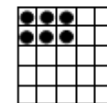

Game 12 - Crazy 4x4 Pattern (with wild #)
(REGULAR) Played on Yellow

Level 1- \$150 Level 2- \$300 Level 3- \$450

L3

Game 13 - 6 Pack from the Corner Pattern
(REGULAR) Played on Pink

Level 1- \$150 Level 2- \$300 Level 3- \$450

L3

**"Cloverleaf" House Special
(INCLUDED IN PACK & EXTRA) Played on Gray**

Game 14 - Two Stamps
Level 1-\$50 Level 2- \$100 Level 3- \$200

Game 15 - Cloverleaf
Level 1-\$100 Level 2- \$250 Level 3- \$400
Cloverleaf starts at 28 #s & \$500, & raises 1 # & \$50 a day.
Numbers freeze at 38, Jackpot raises \$50 a day until won.