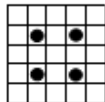

EARLY BIRDS (EXTRA) 3-On -\$3

Game 1 - 4 comers
Pays \$50

Game 2 - Inside 4 comers
Pays \$50

Game 3 - Block of 4 anywhere
Pays \$50

Game 4 - Small Diamond
Pays \$50

Game 5 - Regular Bingo
Pays \$100

**WARM-UPS
(EXTRA) 9-On -\$5**