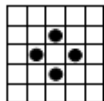

EARLY BIRDS (EXTRA) 3-On -\$3

Game 1 - 4 comers
Pays \$50

Game 2 - Inside 4 comers
Pays \$50

Game 3 - Block of 4 anywhere
Pays \$50

Game 4 - Small Diamond
Pays \$50

Game 5 - Regular Bingo
Pays \$100

**WARM-UPS
(EXTRA) 9-On -\$5**