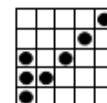

Game 9 - Top or Bottom Line
Level 1-\$50 Level 2- \$100 Level 3- \$200

Game 10- Layer Cake
Level 1-\$100 Level 2- \$250 Level 3- \$400

**Wheel Game
(EXTRA) 3-On - \$1 Played on Black**

Game 11 - Checkmark Pattern
Spin the Wheel- Prize Range from \$100- \$1199

Game 12 - Crazy 4x4 Pattern (with wild #)
(REGULAR) Played on Yellow

Level 1- \$150 Level 2- \$300 Level 3- \$450

L3

Game 13 - 6 Pack from the Corner Pattern
(REGULAR) Played on Pink

Level 1- \$150 Level 2- \$300 Level 3- \$450