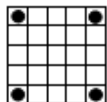

EARLY BIRDS (EXTRA) 3-On -\$3

Game 1 - 4 comers
Pays \$50

Game 2 - Inside 4 comers
Pays \$50

Game 3 - Block of 4 anywhere
Pays \$50

Game 4 - Small Diamond
Pays \$50

Game 5 - Regular Bingo
Pays \$100

**WARM-UPS
(EXTRA) 9-On -\$5**