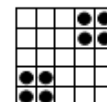

Game 12 - Crazy 4x4 Pattern (with wild #)
(REGULAR) Played on Yellow

Level 1- \$150 Level 2- \$300 Level 3- \$450

L3

Game 13 - 6 Pack from the Corner Pattern
(REGULAR) Played on Pink

Level 1- \$150 Level 2- \$300 Level 3- \$450

L3

**"Cloverleaf" House Special
(INCLUDED IN PACK & EXTRA) Played on Gray**

Game 14 - Two Stamps
Level 1-\$50 Level 2- \$100 Level 3- \$200

Game 15 - Cloverleaf
Level 1-\$100 Level 2- \$250 Level 3- \$400
Cloverleaf starts at 28 #s & \$500, & raises 1 # & \$50 a day.
Numbers freeze at 38, Jackpot raises \$50 a day until won.